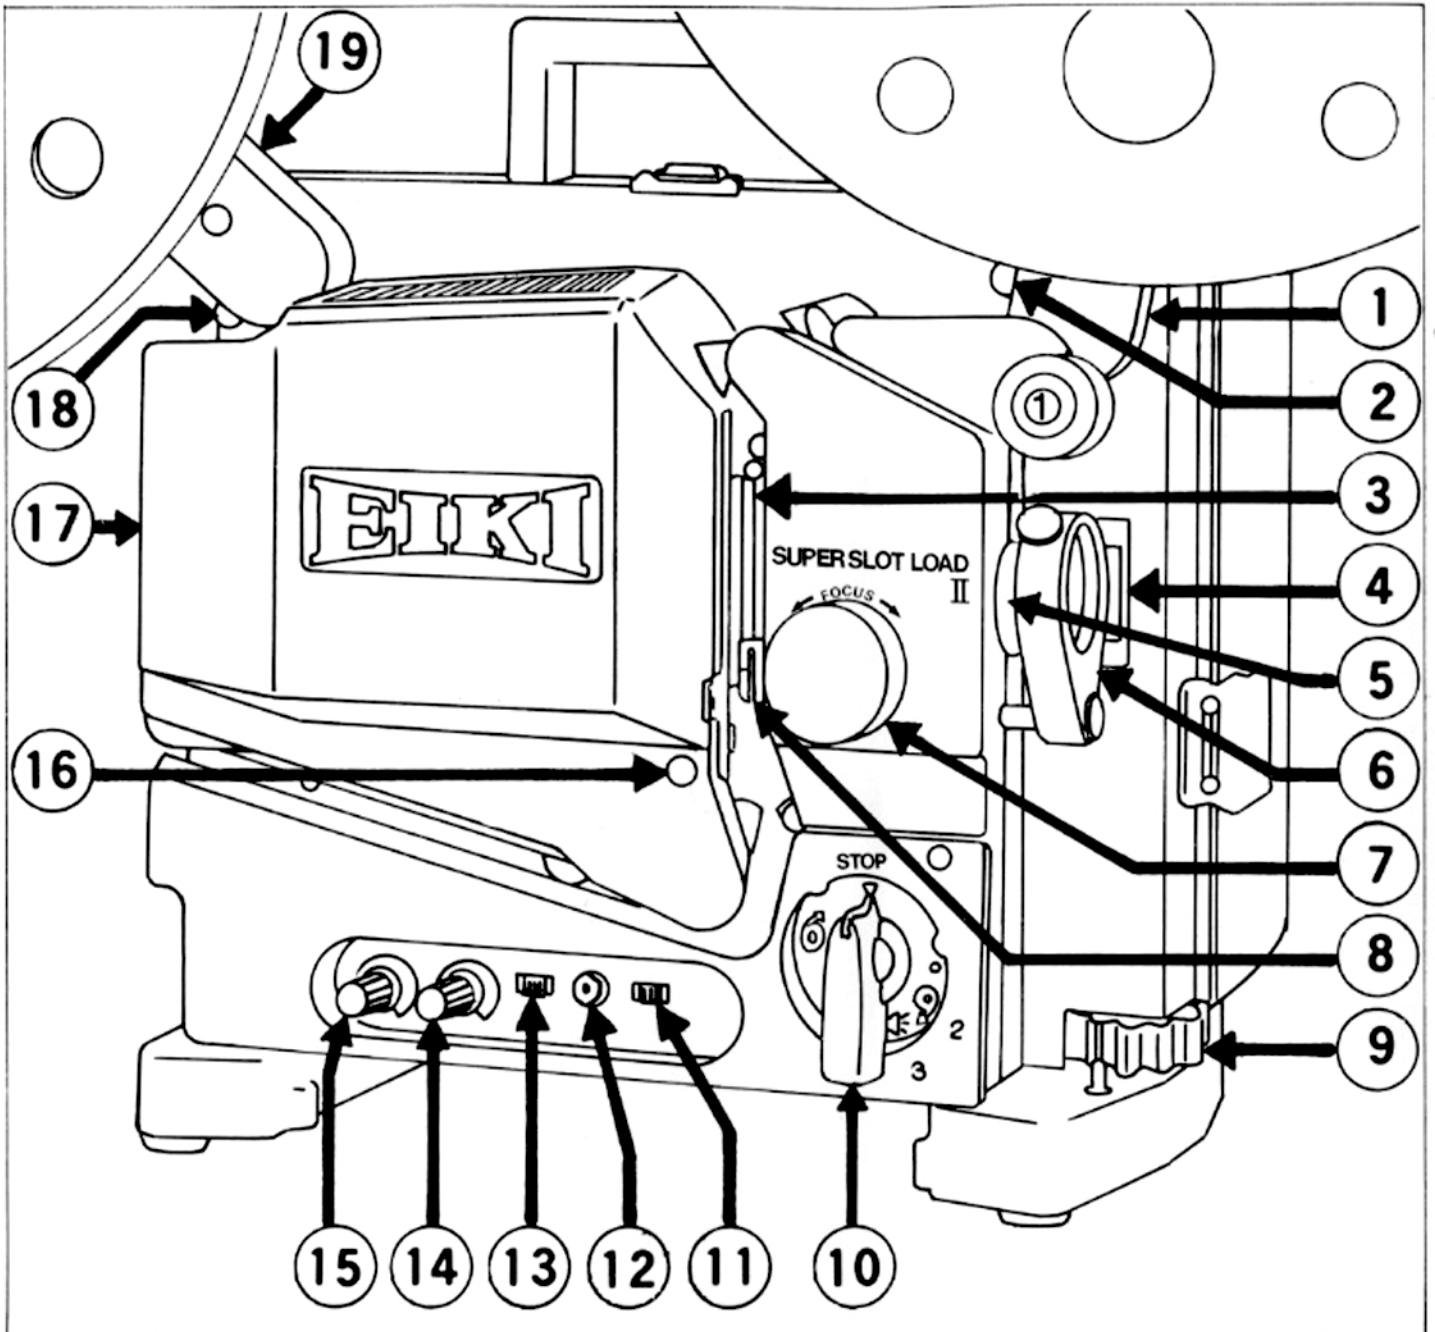

# EIKI-SL II

1. Supply arm
2. Supply arm lock button
3. Film gate
4. Inching knob
5. Lens
6. Anamorphic lens holder
7. Focus knob
8. Framing lever
9. Elevator knob
10. Function switch
11. Optical/Magnetic playback selector switch (SL-02/2 only)
12. P.A. microphone jack
13. Voice/music selector switch
14. Tone control
15. Amplifier ON & OFF and volume control
16. Lamp house cover screw
17. Lamp house cover
18. Take-up arm lock button
19. Take-up arm